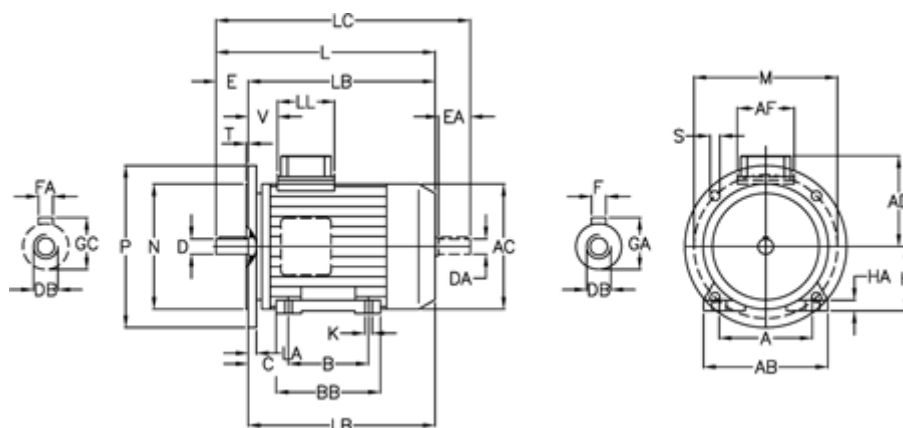

Data Sheet

Article number: 25300417026

Description: Three-phase motor BN100LB-4 CUS 3kW
1410 rpm 230/400V 50Hz-275/480V 60Hz B35

Measures

A = 160	D = 28	GA = 31	LC = 429	V = 50
A/F = 98	DA = 28	GC = 31	Length B = 306	
AB = 192	DB = M10	H = 100	LL = 98	
AC = 306	DB1 = M10	HA = 14	M = 215	
AD = 142	E = 60	K = 12	N = 180	
B = 140	EA = 60	L = 366	P = 250	
BB H7 = 175	F = 8	LA = 14	S = 14	
C = 63	FA = 8	LB = 307	T = 4	